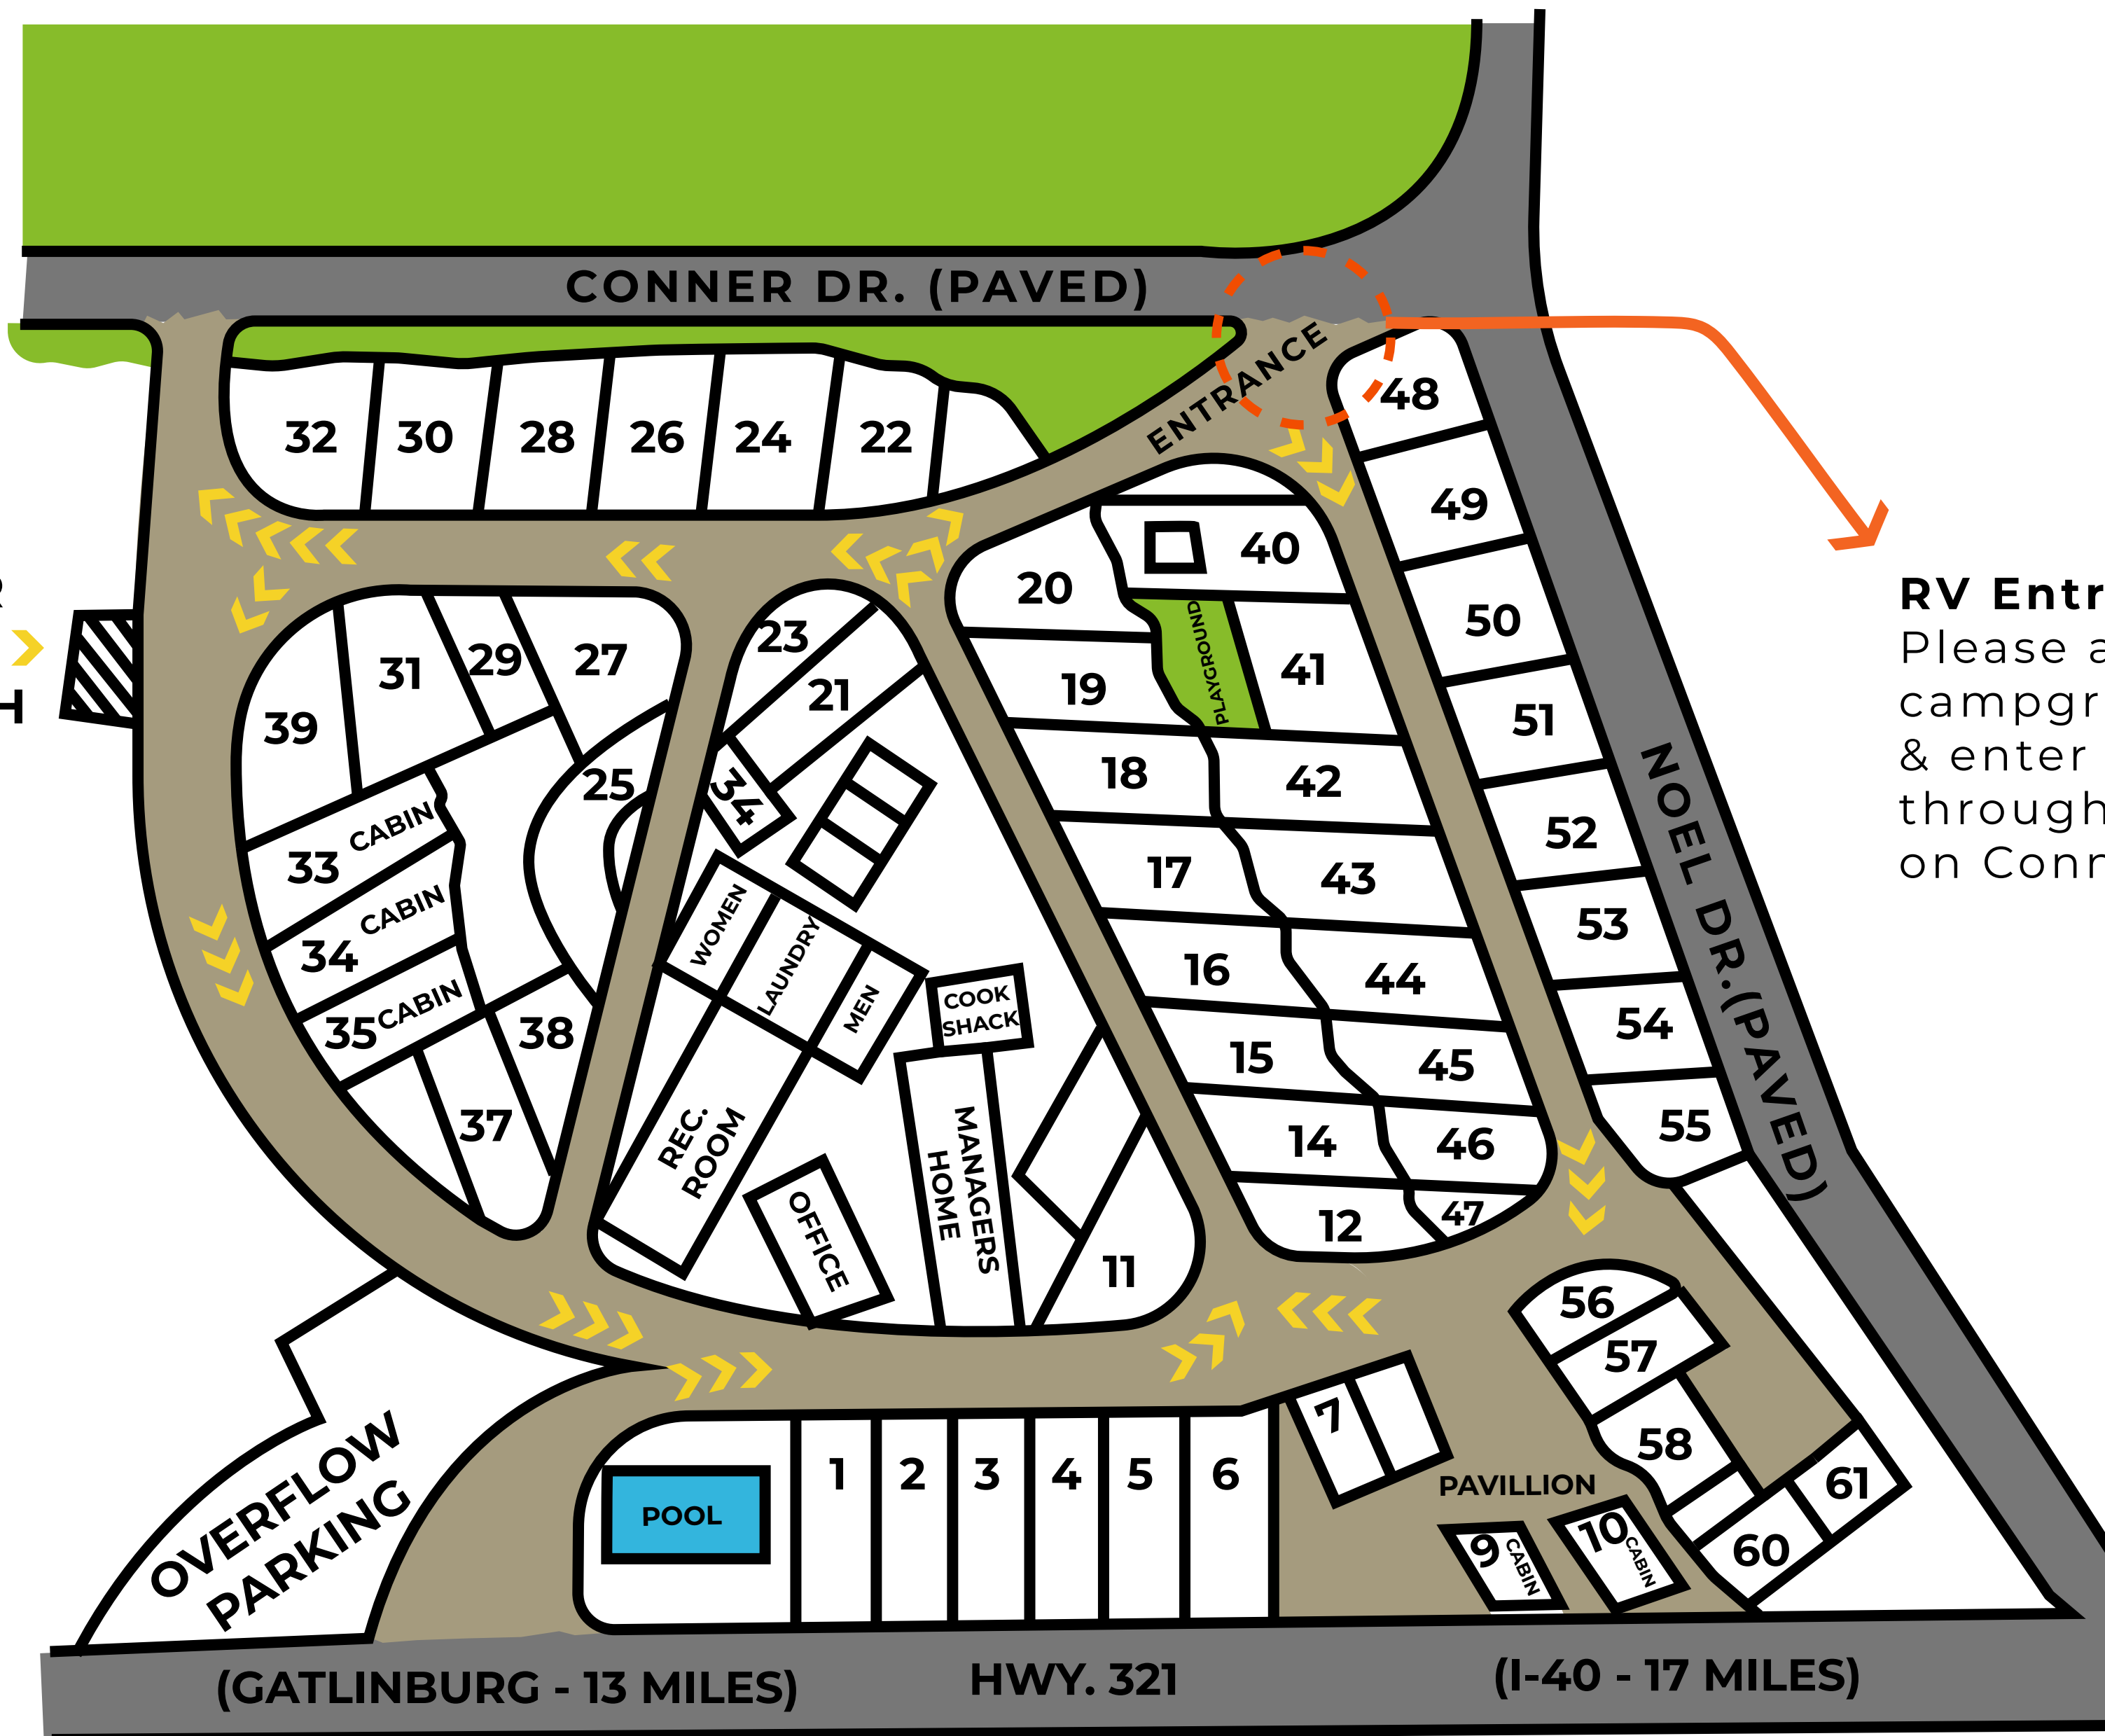

ARROW CREEK
CAMPGROUNDS

DUMPSTER FOR YOUR TRASH

RV Entrance:
Please access the campground via Noel Drive & enter the campground through the rear entrance on Conner Drive.

(GATLINBURG - 13 MILES)

HWY. 321

(I-40 - 17 MILES)

GREAT SMOKY MOUNTAIN NATIONAL PARK